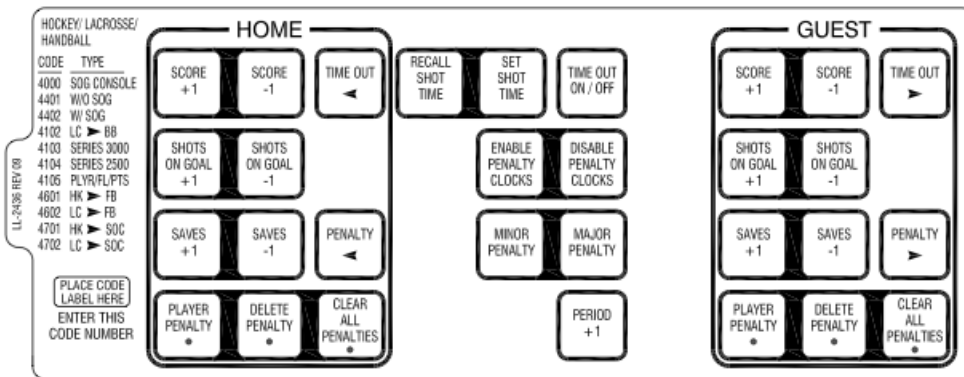

DAKTRONICS ALLSPORT 5000 scoreboard controller

All UBC rinks, plus Hillcrest, Agrodome, Richmond Oval rinks

TASK	DO	TIPS / NOTES
New game	[MENU] [ENTER]	[MENU] is the solid black key.
Set clock time	[SET MAIN CLOCK] ## [ENTER]	Key is leftward of red STOP button
Set period	[PERIOD +1]	This is the bottom black key between the green & red clusters. Cycles from 0 - 9 & around again
Score adjust	Home cluster or Guest cluster [SCORE +1] [SCORE -1]	
Penalty - entering	Home cluster or Guest cluster [PLAYER PENALTY] jersey ## [ENTER] For a double-minor: [PLAYER PENALTY] ## [4] [0] [0] [ENTER]	Major: Home or Guest [PLAYER PENALTY] jersey ## [MAJOR PENALTY] (black key) [ENTER]
Penalty - clearing	[DELETE PENALTY]	In case of multiple penalties, use the arrow keys to move up / down.