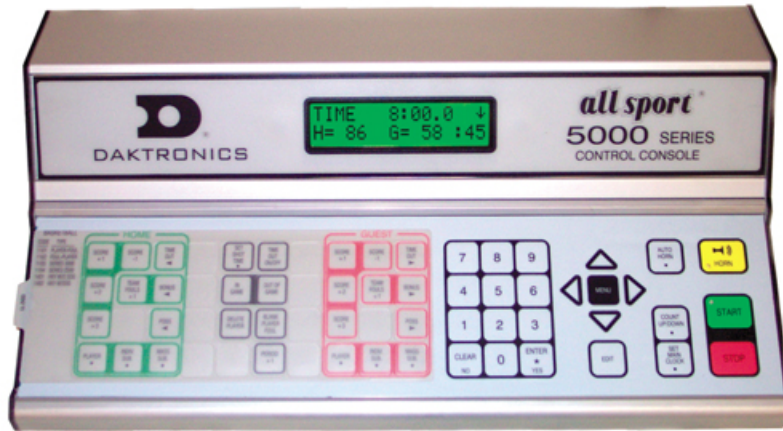

DAKTRONICS ALLSPORT 5000 scoreboard controller

All UBC rinks, plus Hillcrest, Agrodome, Richmond Oval rinks

TASK	DO	TIPS / NOTES
New game	[MENU] [ENTER]	[MENU] is the solid black key.
Set clock time	[SET MAIN CLOCK] ## [ENTER]	Key is leftward of red STOP button
Set period	[PERIOD +1]	This is the bottom black key between the green & red clusters. Cycles from 0 - 9 & around again
Score adjust	Home cluster or Guest cluster [SCORE +1] [SCORE -1]	
Penalty - entering	Home cluster or Guest cluster [PLAYER PENALTY] jersey ## [ENTER] For a double-minor: [PLAYER PENALTY] ## [4] [0] [0] [ENTER]	Major: Home or Guest [PLAYER PENALTY] jersey ## [MAJOR PENALTY] (black key) [ENTER]
Penalty - clearing	[DELETE PENALTY]	In case of multiple penalties, use the arrow keys to move up / down.